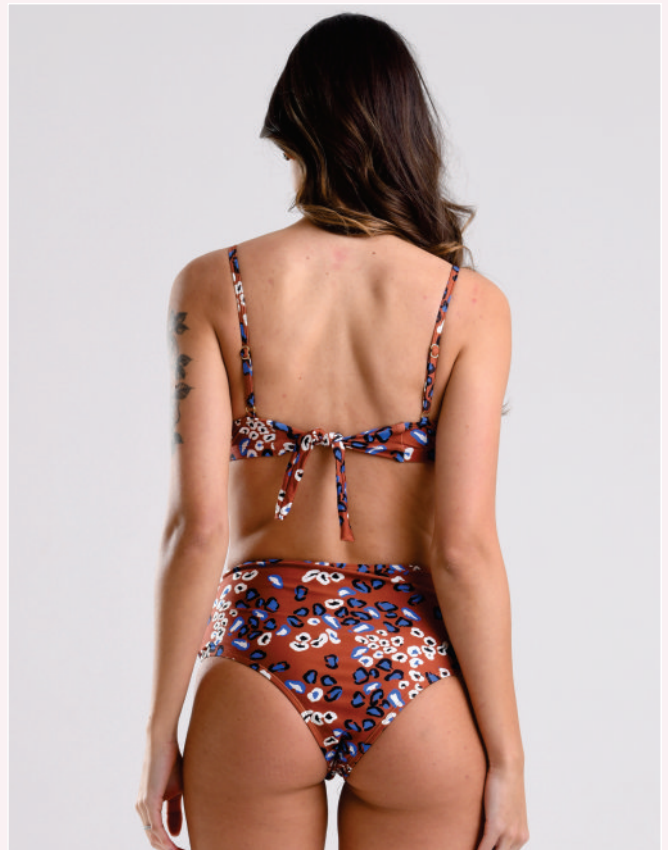

Ref. BSC6002.12
Grade: 2P - 2M - 2G - 2GG
R$49.90 conj.